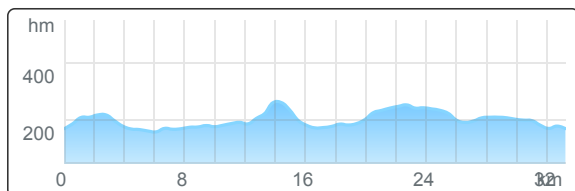

Opens route in mobile browser or app

Órség-1

by Minden Ami Órség

DISTANCE: 33 km
TOTAL VERTICAL: 260 m
CLIMB:
SURFACE:

Route Overview